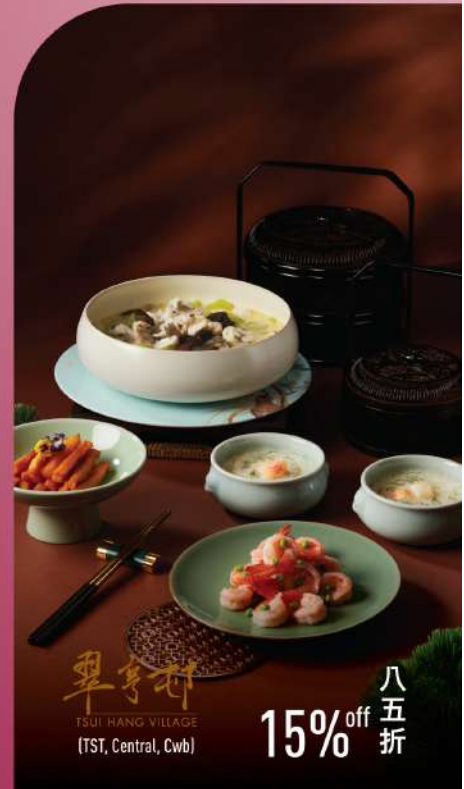

翠亨村
TSUI HANG VILLAGE
(TST, Central, Cwbi)

15% off
八五折